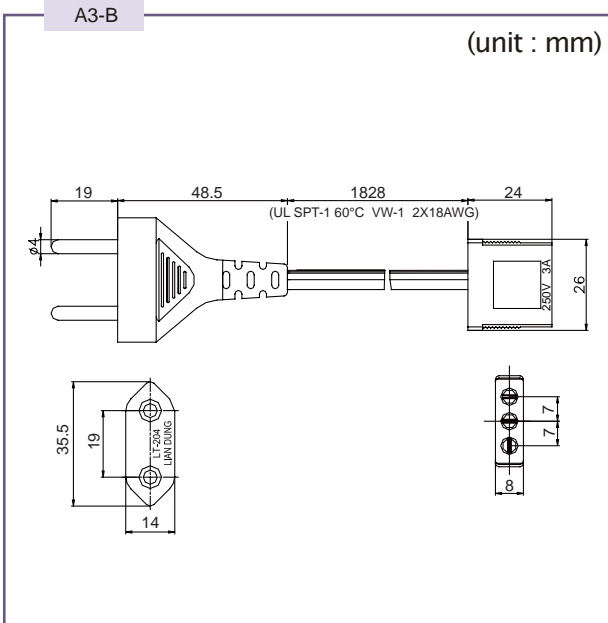

AC CORD

Power cord with straight connector

A2-A

(unit : mm)

A2-B

(unit : mm)

AC CORD

A3-A

(unit : mm)

B2-C

(unit : mm)

A3-B

(unit : mm)

C2-D

(unit : mm)