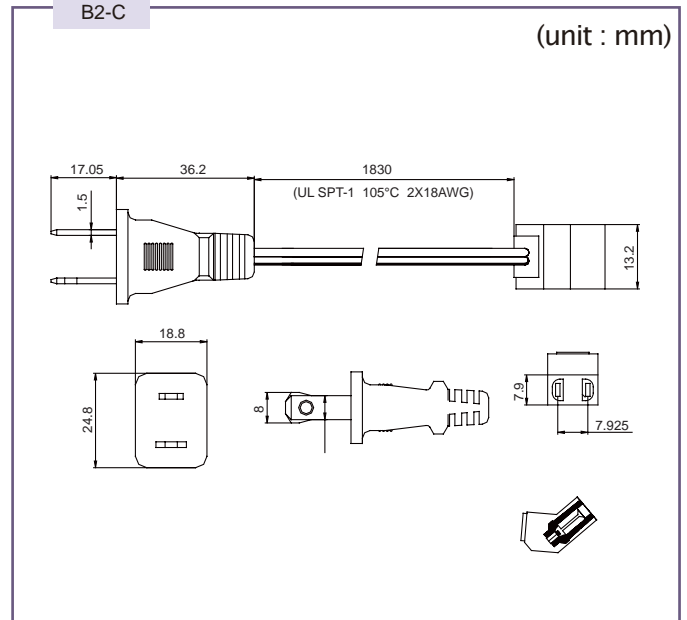

AC CORD

Power cord with straight connector

A2-A

(unit : mm)

A2-B

(unit : mm)

AC CORD

A3-A

(unit : mm)

B2-C

(unit : mm)

A3-B

(unit : mm)

C2-D

(unit : mm)