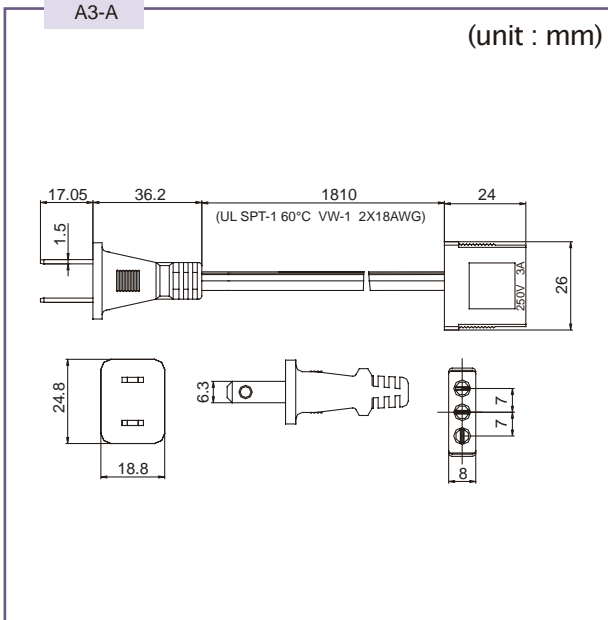

AC CORD

Power cord with straight connector

A2-A

(unit : mm)

A2-B

(unit : mm)

AC CORD

A3-A

(unit : mm)

B2-C

(unit : mm)

A3-B

(unit : mm)

C2-D

(unit : mm)