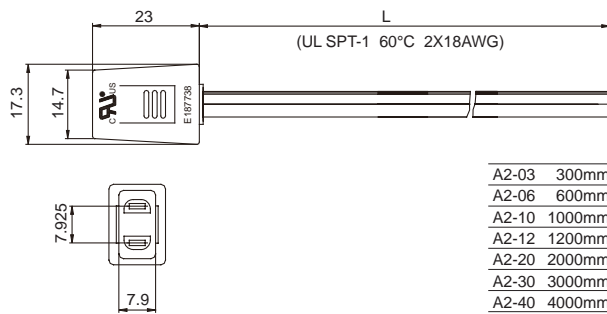

AC CORD

Power cord with straight connector

A2-A

(unit : mm)

A2-B

(unit : mm)

AC CORD

A3-A

(unit : mm)

B2-C

(unit : mm)

A3-B

(unit : mm)

C2-D

(unit : mm)