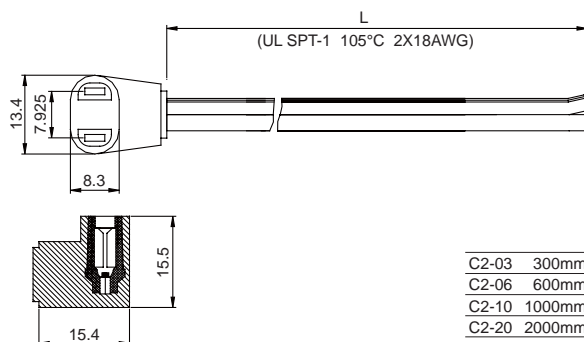

AC CORD

Power cord with straight connector

A2-A

(unit : mm)

A2-B

(unit : mm)

AC CORD

A3-A

(unit : mm)

B2-C

(unit : mm)

A3-B

(unit : mm)

C2-D

(unit : mm)