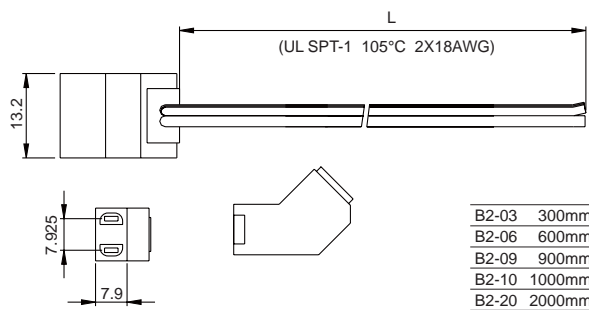

AC CORD

Power cord with straight connector

A2-A

(unit : mm)

A2-B

(unit : mm)

AC CORD

A3-A

(unit : mm)

B2-C

(unit : mm)

A3-B

(unit : mm)

C2-D

(unit : mm)