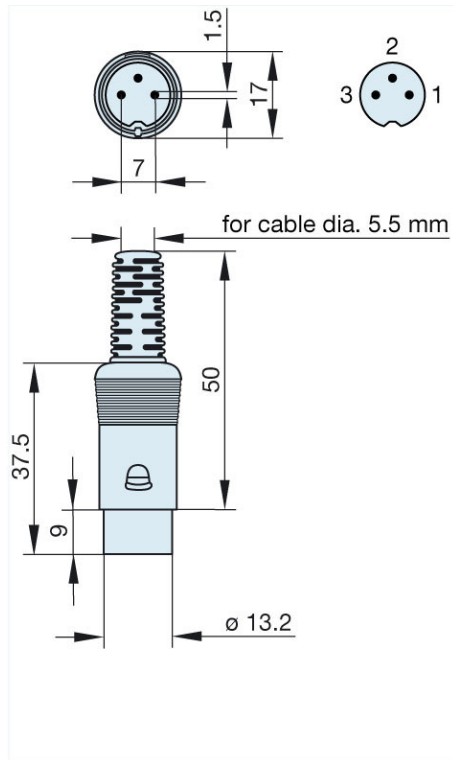

Picture
Drawing

Belden Deutschland GmbH
Im Gewerbepark 2
58579 Schalksmühle
Germany
Phone: +49 7127/14-1806
E-Mail: icos-sales@belden.com

The information published in the websites has been compiled as carefully as possible. It is subject to alteration without notice in technical as well as in price-related/commercial respect. The complete information and data were available on user documentation. Mandatory information can only be obtained by a concrete query.