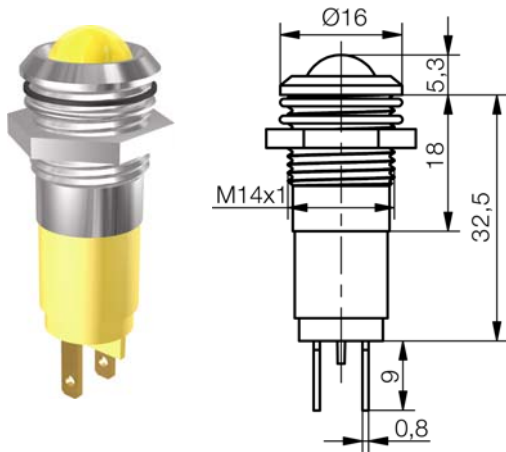

glanzchrom / chromium plated Typ / type	Artikel Nr.: / part number			
	12-14 V	24-28 V	130 V AC	230 V AC
rot / red	SWBU 14022	SWBU 14024	SWBU 14027	SWBU 14028
gelb / yellow	SWBU 14122	SWBU 14124	SWBU 14127	SWBU 14128
grün / green	SWBH 14222	SWBH 14224	SWBH 14227	SWBH 14228
blau / blue	SWBU 14422	SWBU 14424	SWBU 14427	SWBU 14428
weiß / white	SWBU 14622	SWBU 14624	SWBU 14627	SWBU 14628
ultra-grün / ultra-green	SWBU 14722	SWBU 14724	SWBU 14727	SWBU 14728

schwarzchrom / black chromium Typ / type	Artikel Nr.: / part number			
	12-14 V	24-28 V	130 V AC	230 V AC
rot / red	SWDU 14022	SWDU 14024	SWDU 14027	SWDU 14028
gelb / yellow	SWDU 14122	SWDU 14124	SWDU 14127	SWDU 14128
grün / green	SWDH 14222	SWDH 14224	SWDH 14227	SWDH 14228
blau / blue	SWDU 14422	SWDU 14424	SWDU 14427	SWDU 14428
weiß / white	SWDU 14622	SWDU 14624	SWDU 14627	SWDU 14628
ultra-grün / ultra-green	SWDU 14722	SWDU 14724	SWDU 14727	SWDU 14728