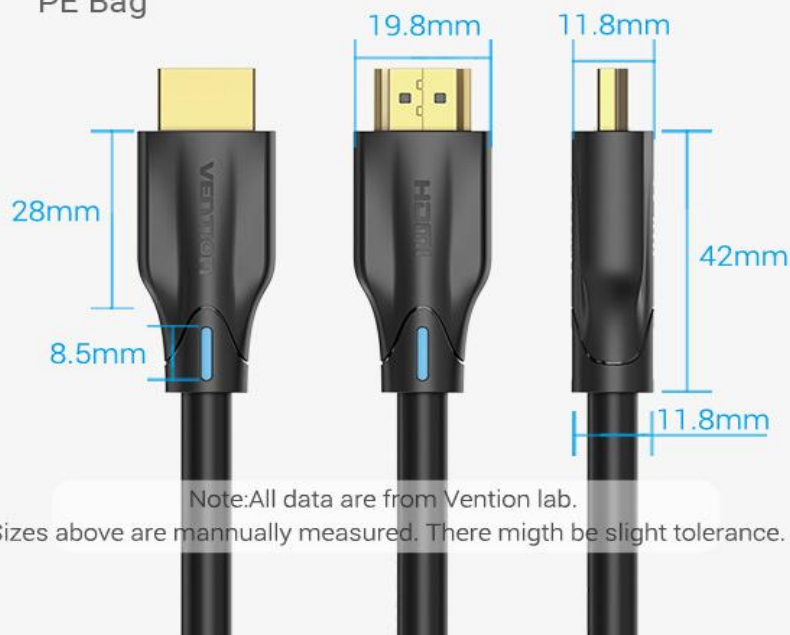

Monitor

Projector

...

Product Parameters

Brand	Vention
Name	HDMI 2.1 HD Cable
Model	AAN
Color	Black
Connector	HDMI Standard
Version	HDMI 2.1
Interface	Gold-plated
Resolution	1080P@160Hz/2K@144Hz/4K@120Hz/8K@60Hz
Conductor	Pure Copper
Shell	PVC
Shielding	Aluminum Foil + Metal Woven Mesh
Jacket	PVC
AWG	28AWG
OD	7.3mm
Length	1-3m
Warranty	1 Year
Packing	PE Bag

Note: Packing differs on lengths and batches, please take the actual packing as the standard.

Length	Art.No.	EAN Code
1M	AANBF	6922794743489
1.5M	AANBG	6922794743496
2M	AANBH	6922794743502
3M	AANBI	6922794743519
5M	AANBJ	6922794755147